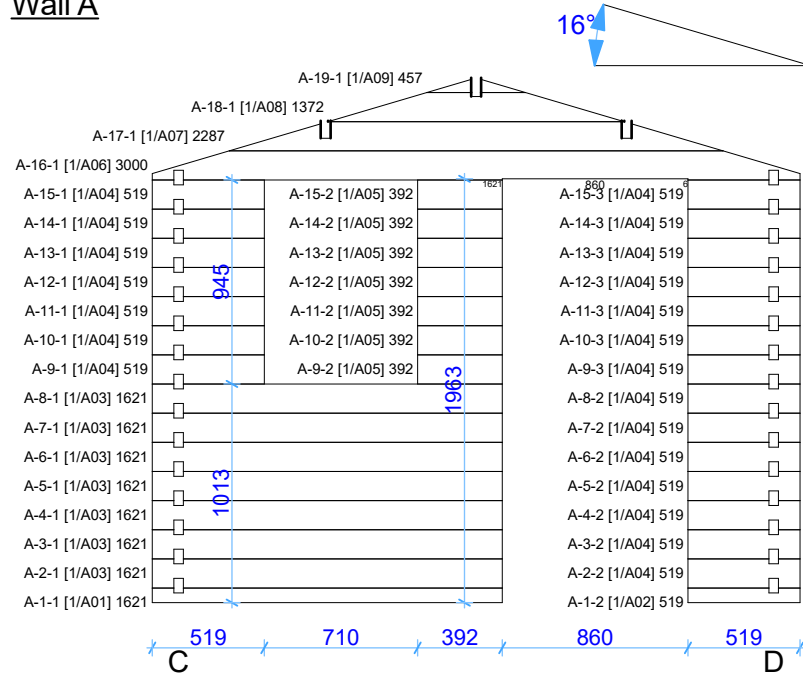

44mm Olympian bronze

Walls and purlins positions

Floor plan

Wall A

Wall C

Wall B

Wall D

Roof boards

Floor boards