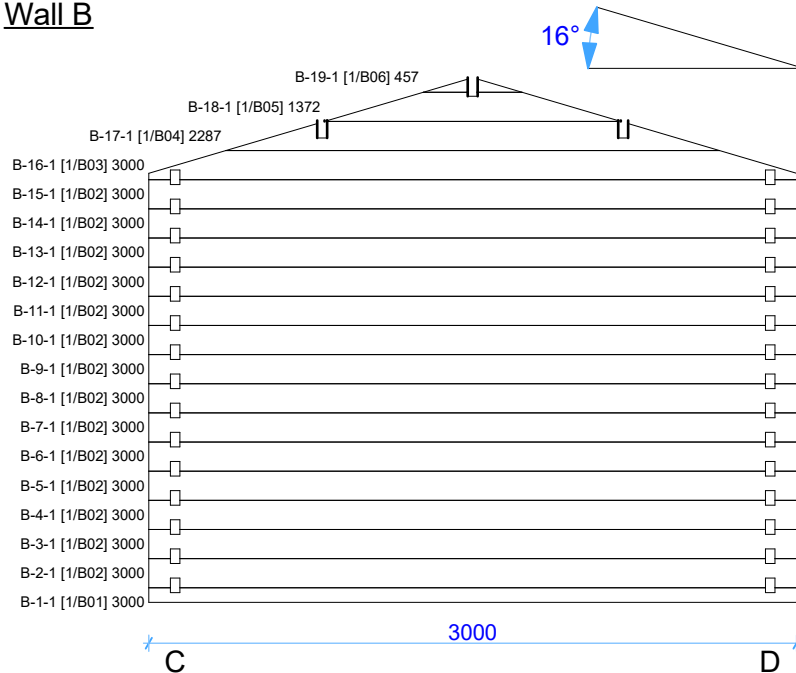

44mm Olympian bronze

Walls and purlins positions

Floor plan

Wall A

Wall C

Wall B

Wall D

Roof boards