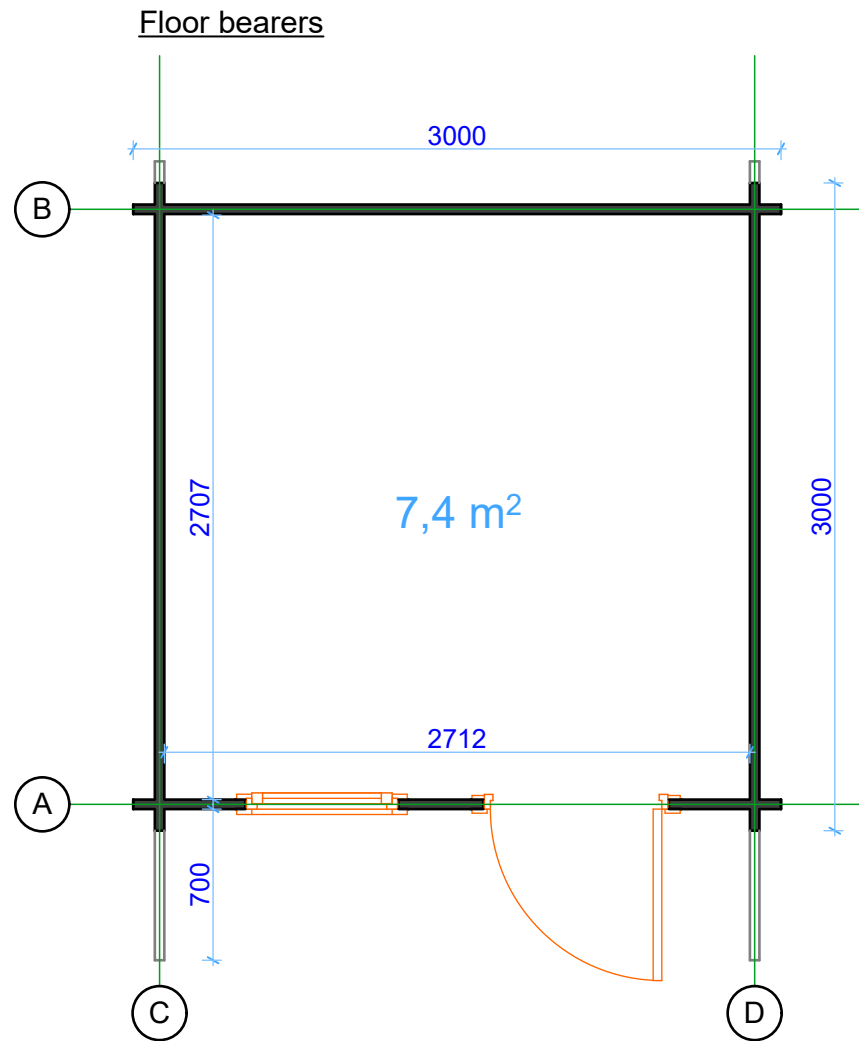

44mm Olympian bronze

Walls and purlins positions

Floor plan

Wall A

Wall C

Wall B

Wall D

Roof boards

Floor boards