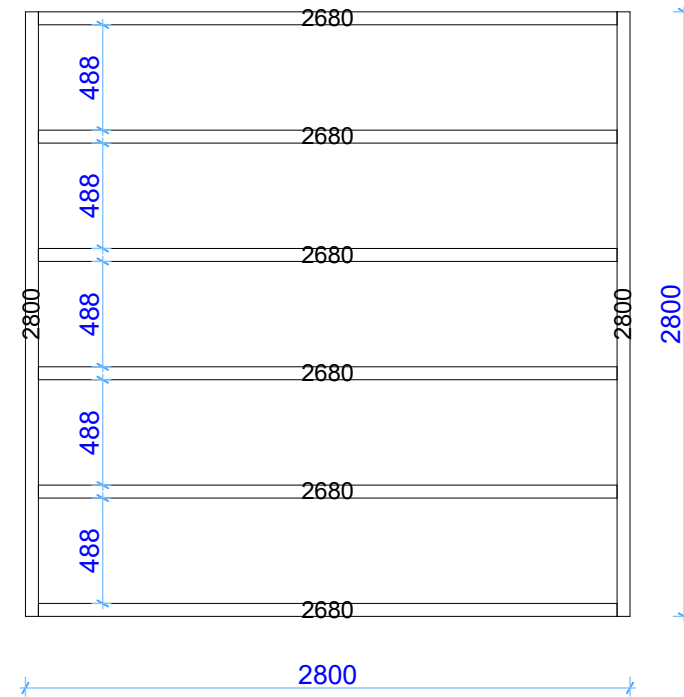

44mm Olympian bronze

Walls and purlins positions

Floor plan

Wall A

Wall C

Wall B

Wall D

Roof boards