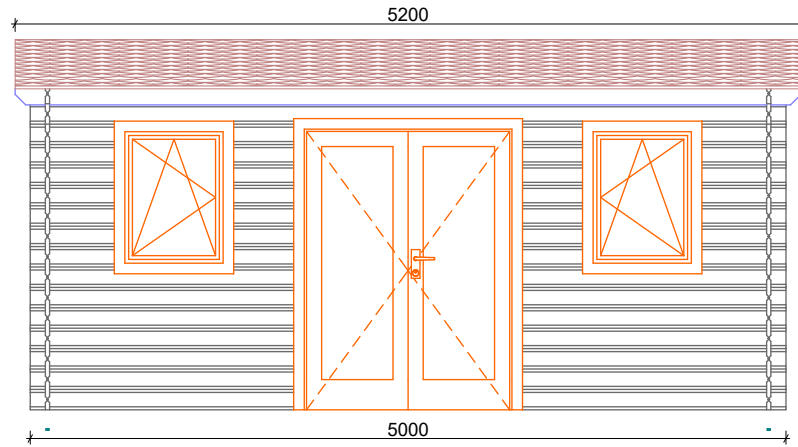

28mm Sevenoaks 5x4

Architect name:	Thickness:	Type:	Project name:	Project No:	Year:	Page:
Gytis Buda	28mm	Standard	SEVENOAKS 5x4	-	2018	1 of 4

Architect name:	Thickness:	Type:	Project name:	Project No:	Year:	Page:
Gytis Buda	28mm	Standard	SEVENOAKS 5x4	-	2018	2 of 4

Floor plan 1:50

Architect name:	Thickness:	Type:	Project name:	Project No:	Year:	Page:
Gytis Buda	28mm	Standard	SEVENOAKS 5x4	-	2018	3 of 4

Front view

Left view

Back view

Right view

Architect name:	Thickness:	Type:	Project name:	Project No:	Year:	Page:
Gytis Buda	28mm	Standard	SEVENOAKS 5x4	-	2018	4 of 4