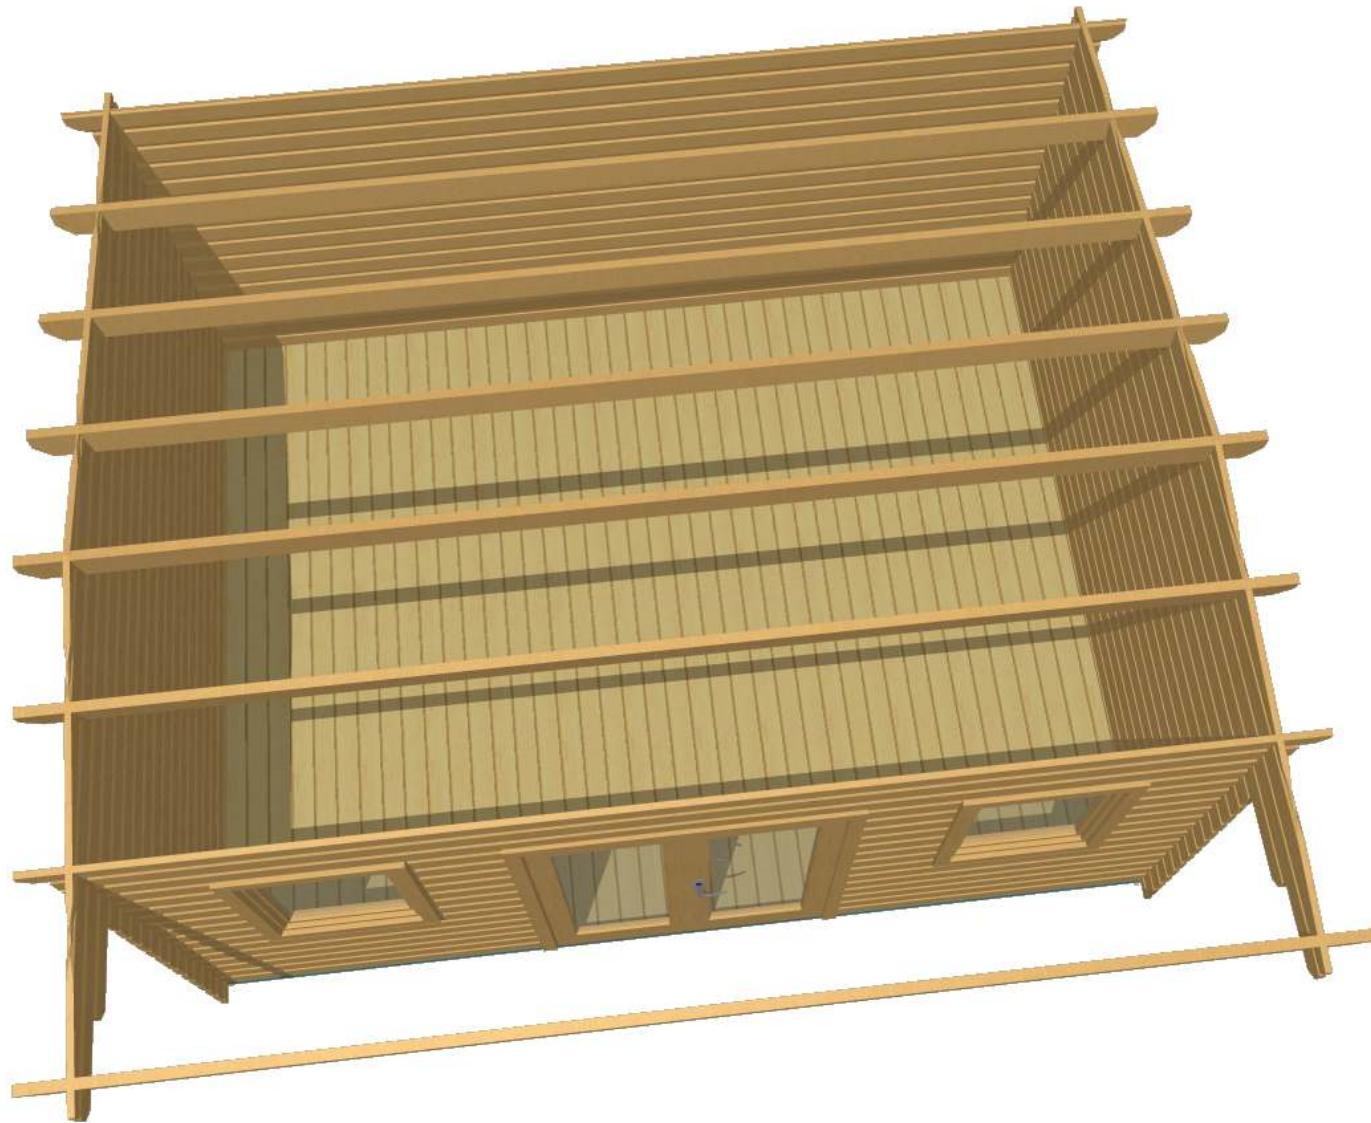

28mm Sevenoaks 5x4

Architect name:	Thickness:	Type:	Project name:	Project No:	Year:	Page:
Gytis Buda	28mm	Standard	SEVENOAKS 5x4	-	2018	1 of 4

Architect name:	Thickness:	Type:	Project name:	Project No:	Year:	Page:
Gytis Buda	28mm	Standard	SEVENOAKS 5x4	-	2018	2 of 4

Floor plan 1:50

Architect name:	Thickness:	Type:	Project name:	Project No:	Year:	Page:
Gytis Buda	28mm	Standard	SEVENOAKS 5x4	-	2018	3 of 4

Front view

Left view

Back view

Right view

Architect name:	Thickness:	Type:	Project name:	Project No:	Year:	Page:
Gytis Buda	28mm	Standard	SEVENOAKS 5x4	-	2018	4 of 4