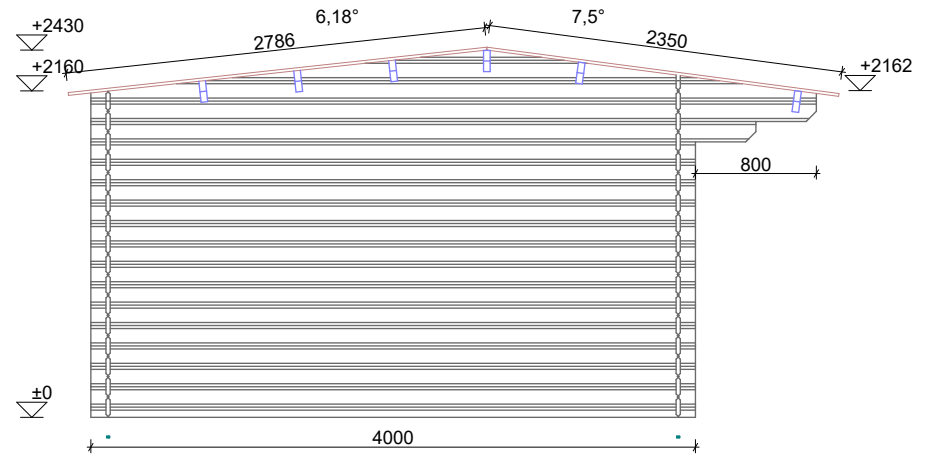

Floor plan 1:50

Architect name:	Thickness:	Type:	Project name:	Project No:	Year:	Page:
Gytis Buda	28mm	Standard	SEVENOAKS 5x4	-	2018	3 of 4

Front view

Left view

Back view

Right view

Architect name:	Thickness:	Type:	Project name:	Project No:	Year:	Page:
Gytis Buda	28mm	Standard	SEVENOAKS 5x4	-	2018	4 of 4