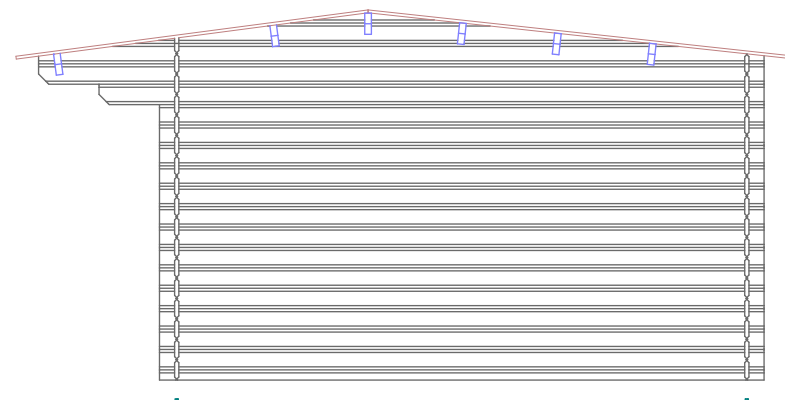

Floor plan 1:50

Architect name:	Thickness:	Type:	Project name:	Project No:	Year:	Page:
Gytis Buda	28mm	Standard	SEVENOAKS 5x4	-	2018	3 of 4

Front view

Left view

Back view

Right view

Architect name:	Thickness:	Type:	Project name:	Project No:	Year:	Page:
Gytis Buda	28mm	Standard	SEVENOAKS 5x4	-	2018	4 of 4