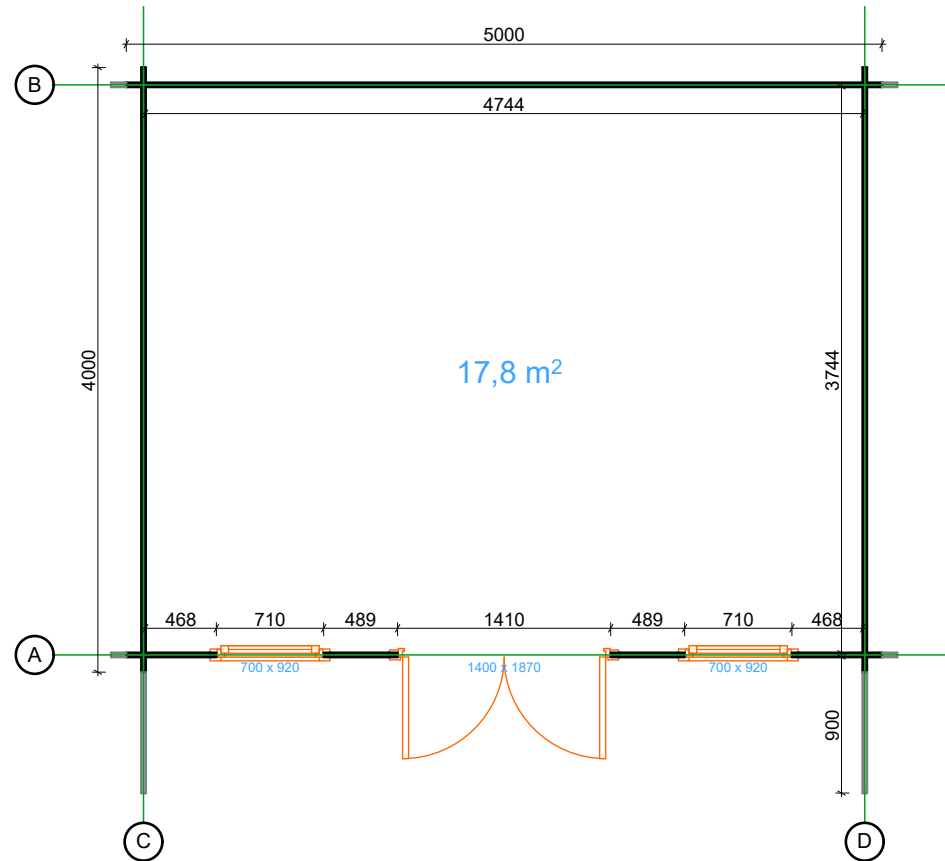

28mm Sevenoaks 5x4

Architect name:	Thickness:	Type:	Project name:	Project No:	Year:	Page:
Gytis Buda	28mm	Standard	SEVENOAKS 5x4	-	2018	1 of 4

Architect name:	Thickness:	Type:	Project name:	Project No:	Year:	Page:
Gytis Buda	28mm	Standard	SEVENOAKS 5x4	-	2018	2 of 4

Floor plan 1:50

Architect name:	Thickness:	Type:	Project name:	Project No:	Year:	Page:
Gytis Buda	28mm	Standard	SEVENOAKS 5x4	-	2018	3 of 4

Front view

Left view

Back view

Right view

Architect name:	Thickness:	Type:	Project name:	Project No:	Year:	Page:
Gytis Buda	28mm	Standard	SEVENOAKS 5x4	-	2018	4 of 4