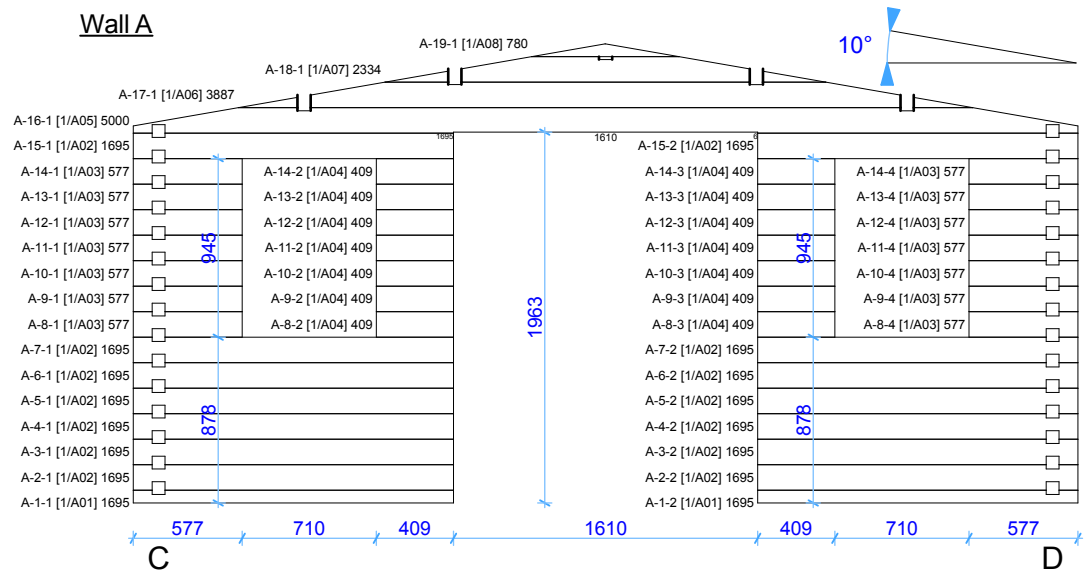

70mm Olympian gold

Floor bearers

Floor plan

Walls and purlins positions

Wall A

Wall C

Wall B

Wall D