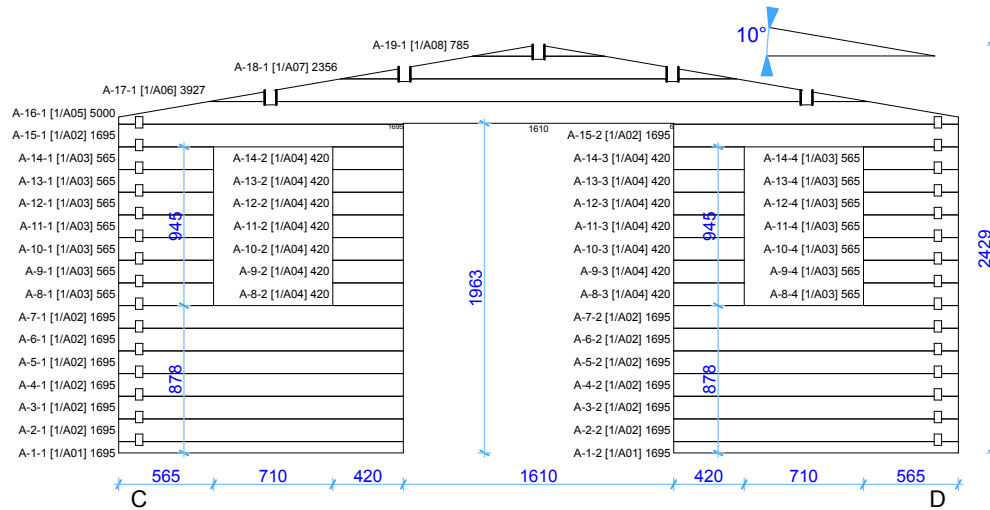

44mm Olympian gold

Floor bearers

Floor plan

Walls and purlins positions

Wall A

Wall C

Wall B

Wall D