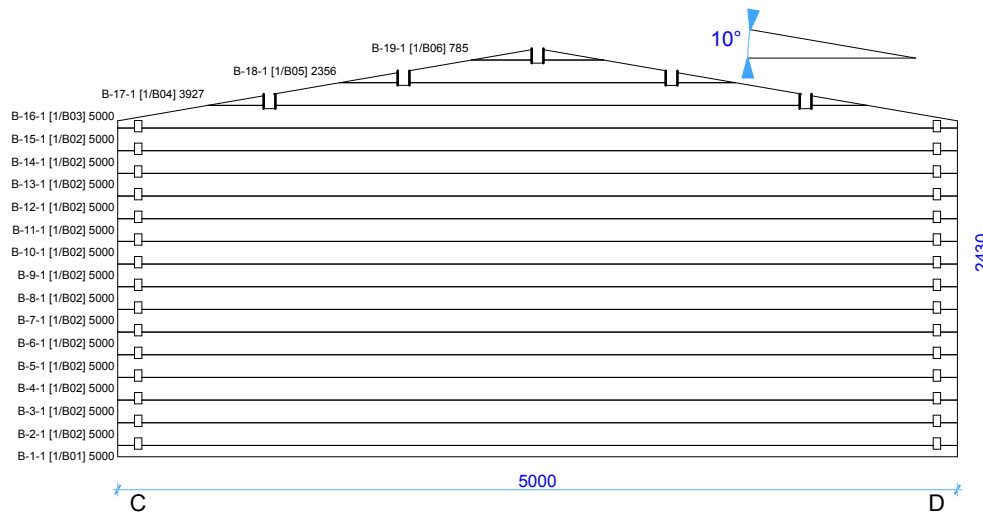

44mm Olympian gold

Floor bearers

Floor plan

Walls and purlins positions

Wall A

Wall C

Wall B

Wall D