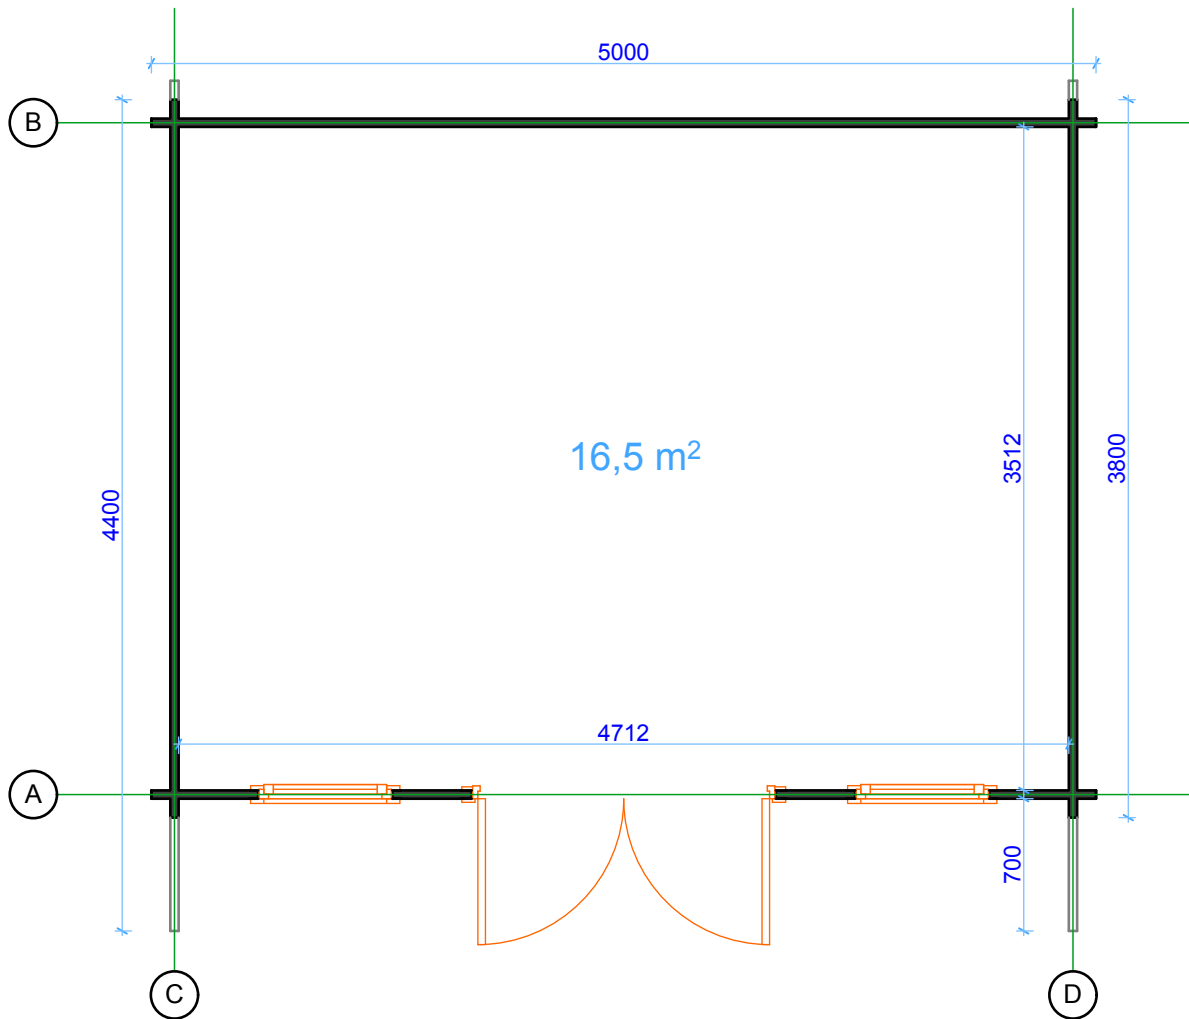

44mm Olympian gold

Floor bearers

Floor plan

Walls and purlins positions

Wall A

Wall C

Wall B

Wall D

Floor boards

Roof boards