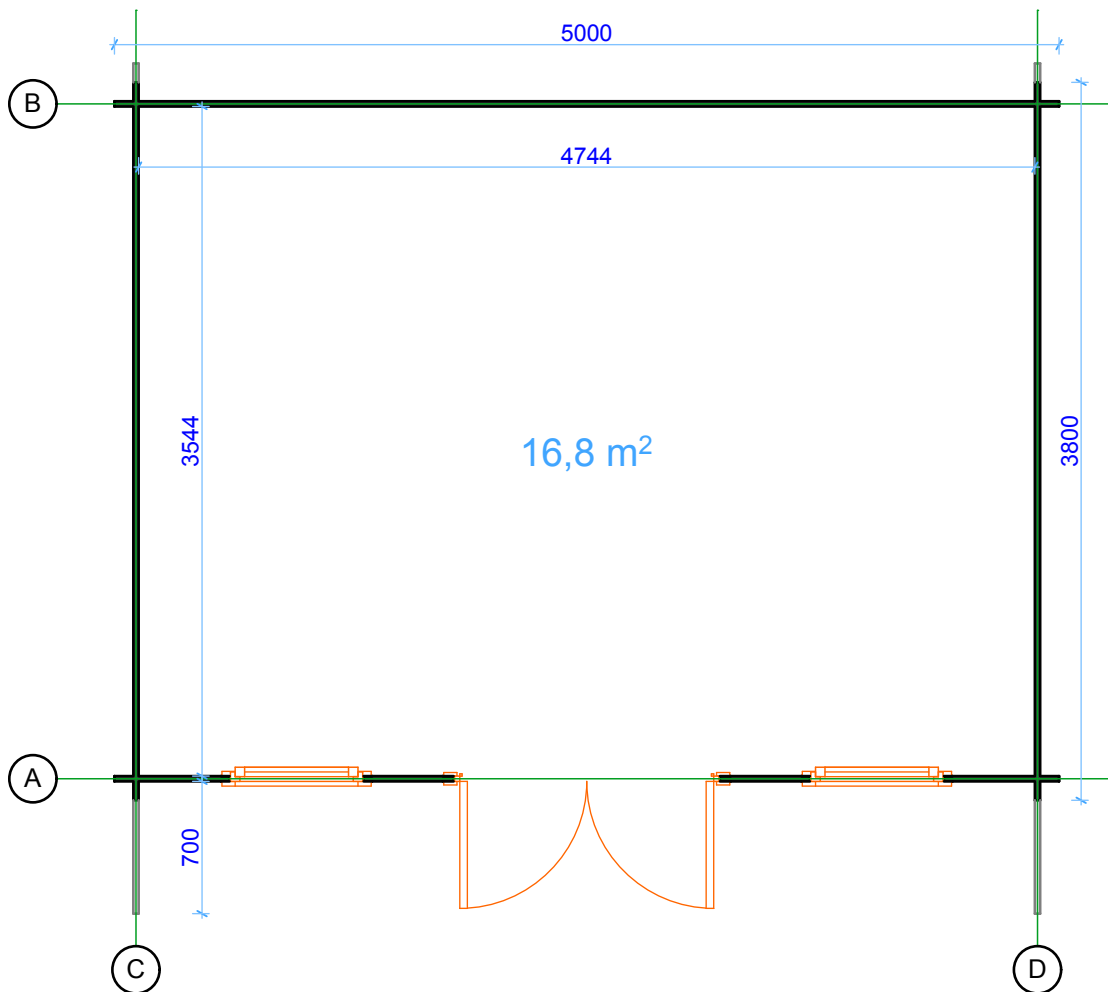

# 28mm Olympian gold

Walls and purlins positions

### Floor bearers

### Floor plan