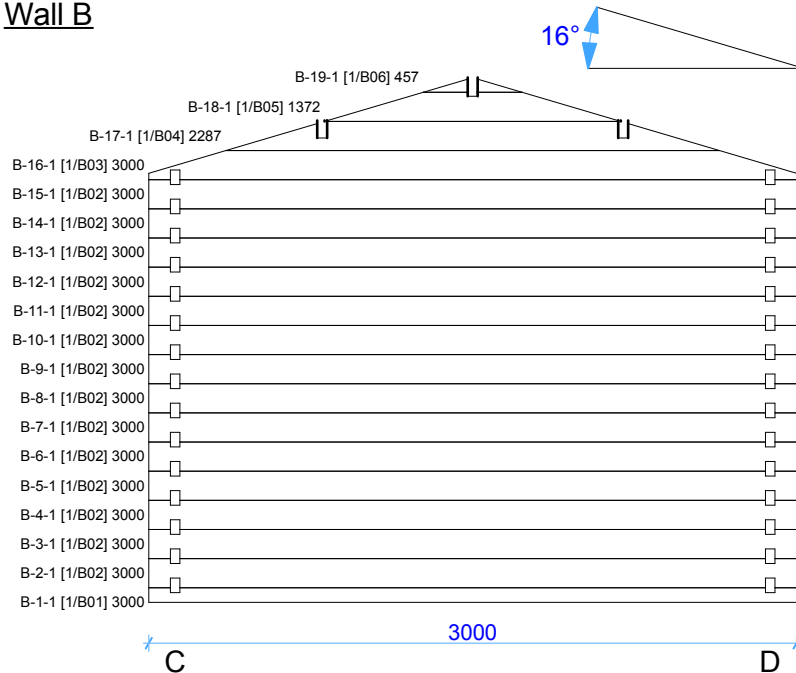

Wall A

Wall C

Wall B

Wall D