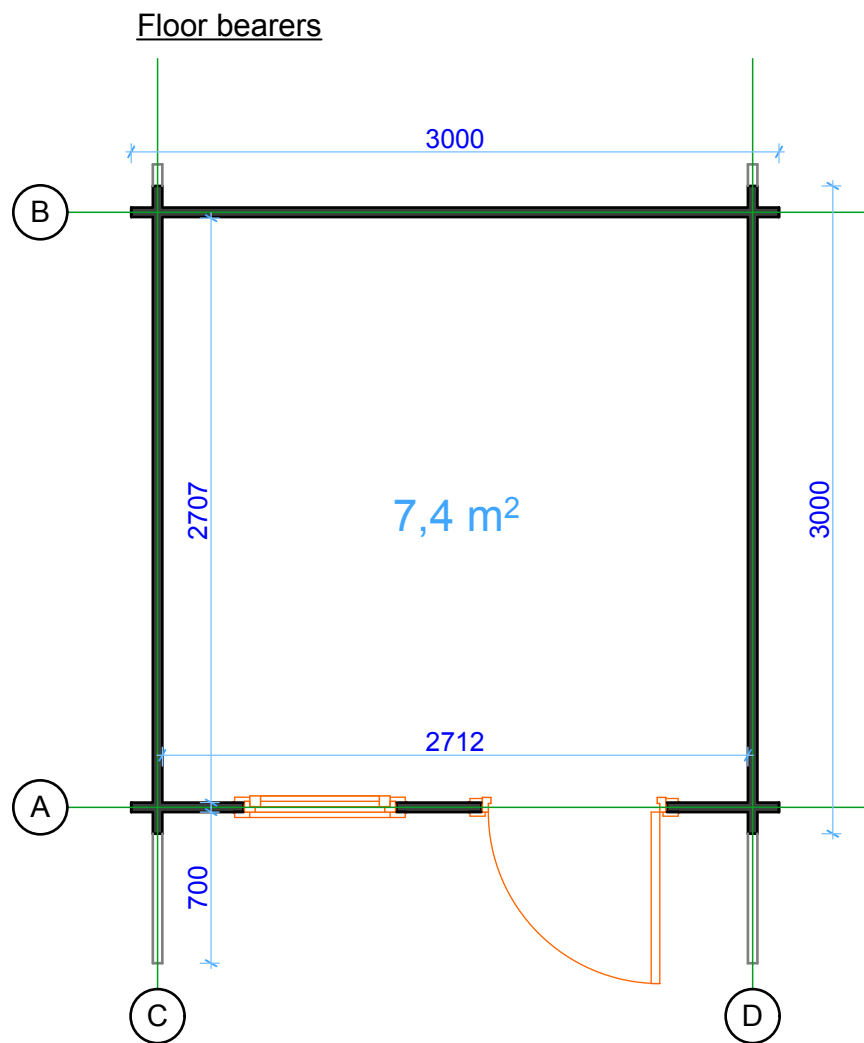

# 44mm Olympian bronze

Walls and purlins positions

**Floor plan**

### Wall A

### Wall B