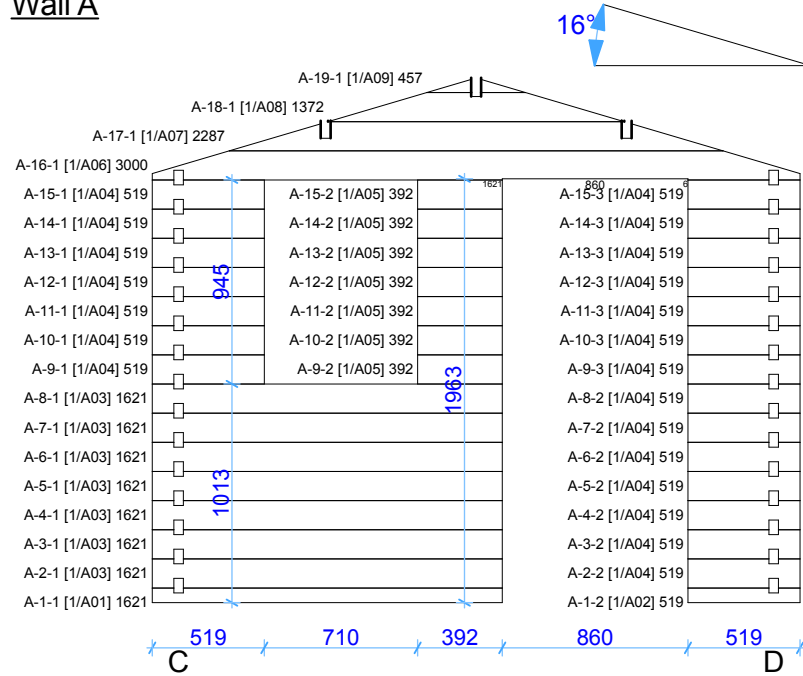

# 44mm Olympian bronze

Walls and purlins positions

**Floor plan**

### Wall A