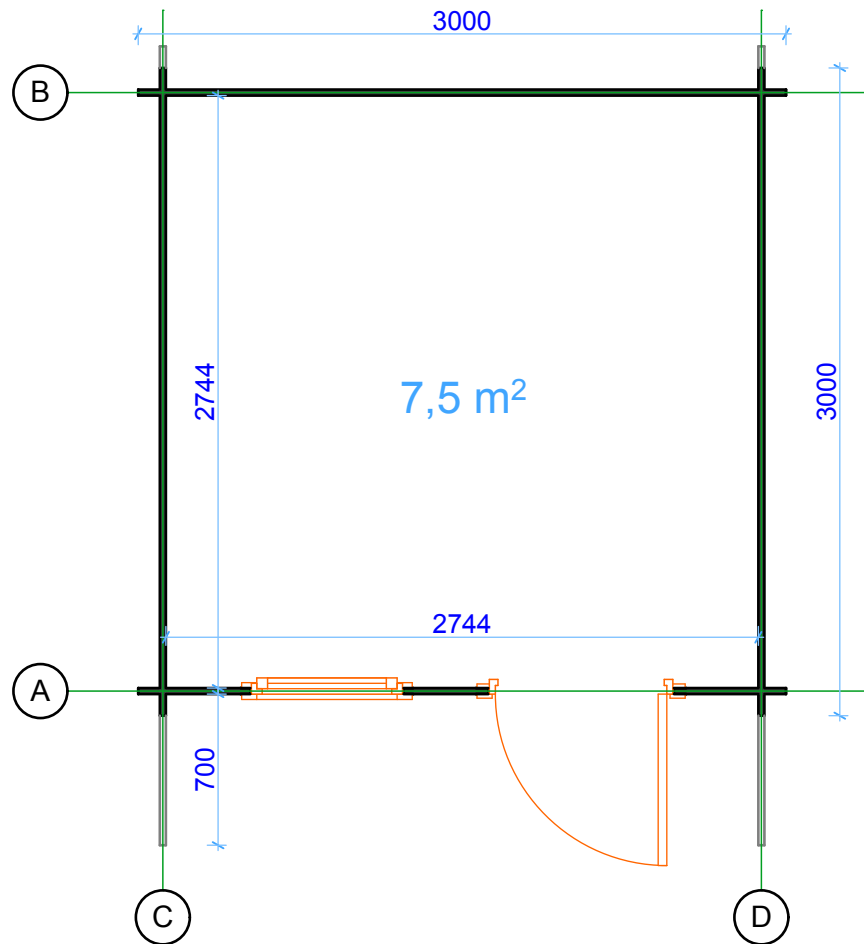

# 28mm Olympian bronze

Walls and purlins positions

Floor bearers

Floor plan

### Wall A

### Wall C