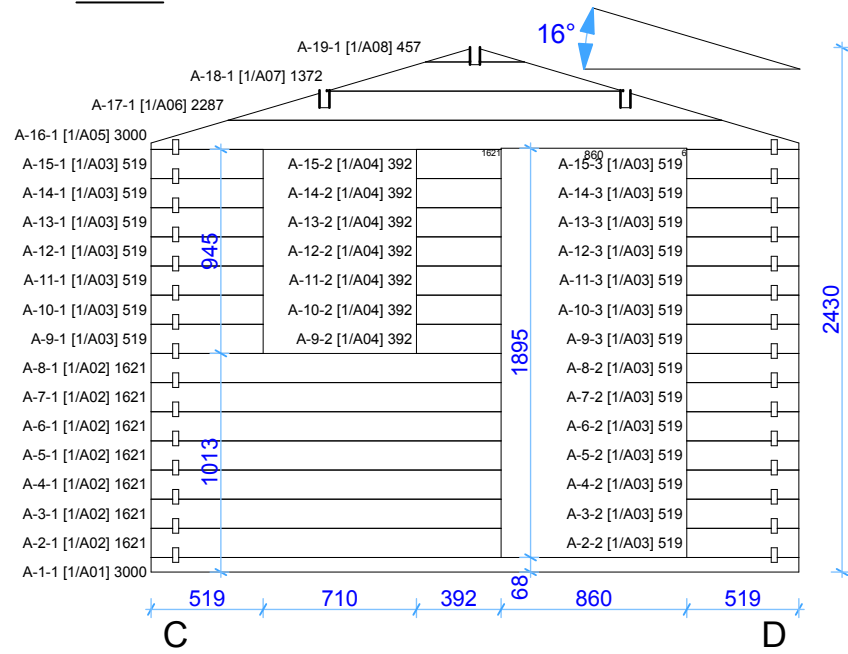

# 28mm Olympian bronze

Walls and purlins positions

Floor bearers

Floor plan

### Wall A