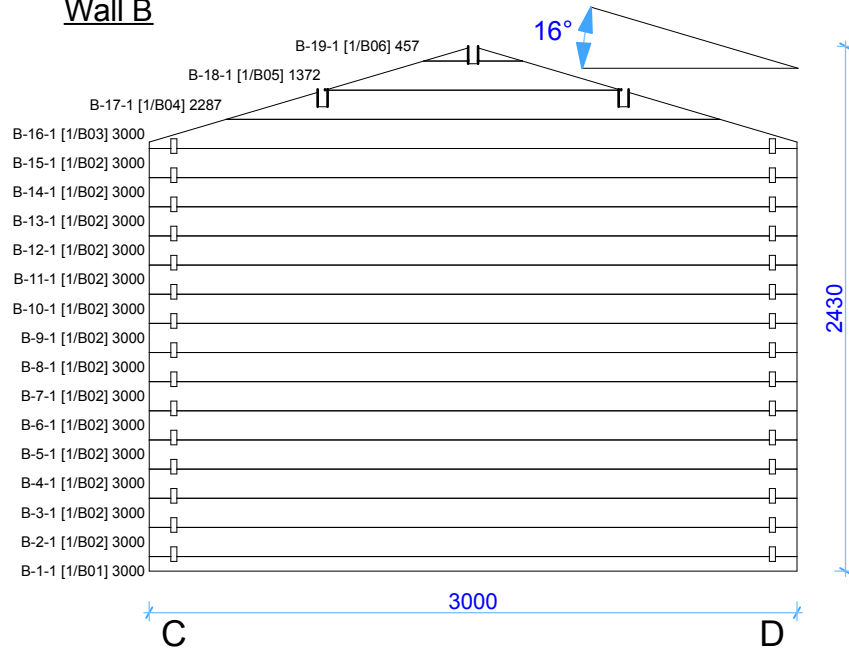

Wall A

Wall C

Wall B

Wall D