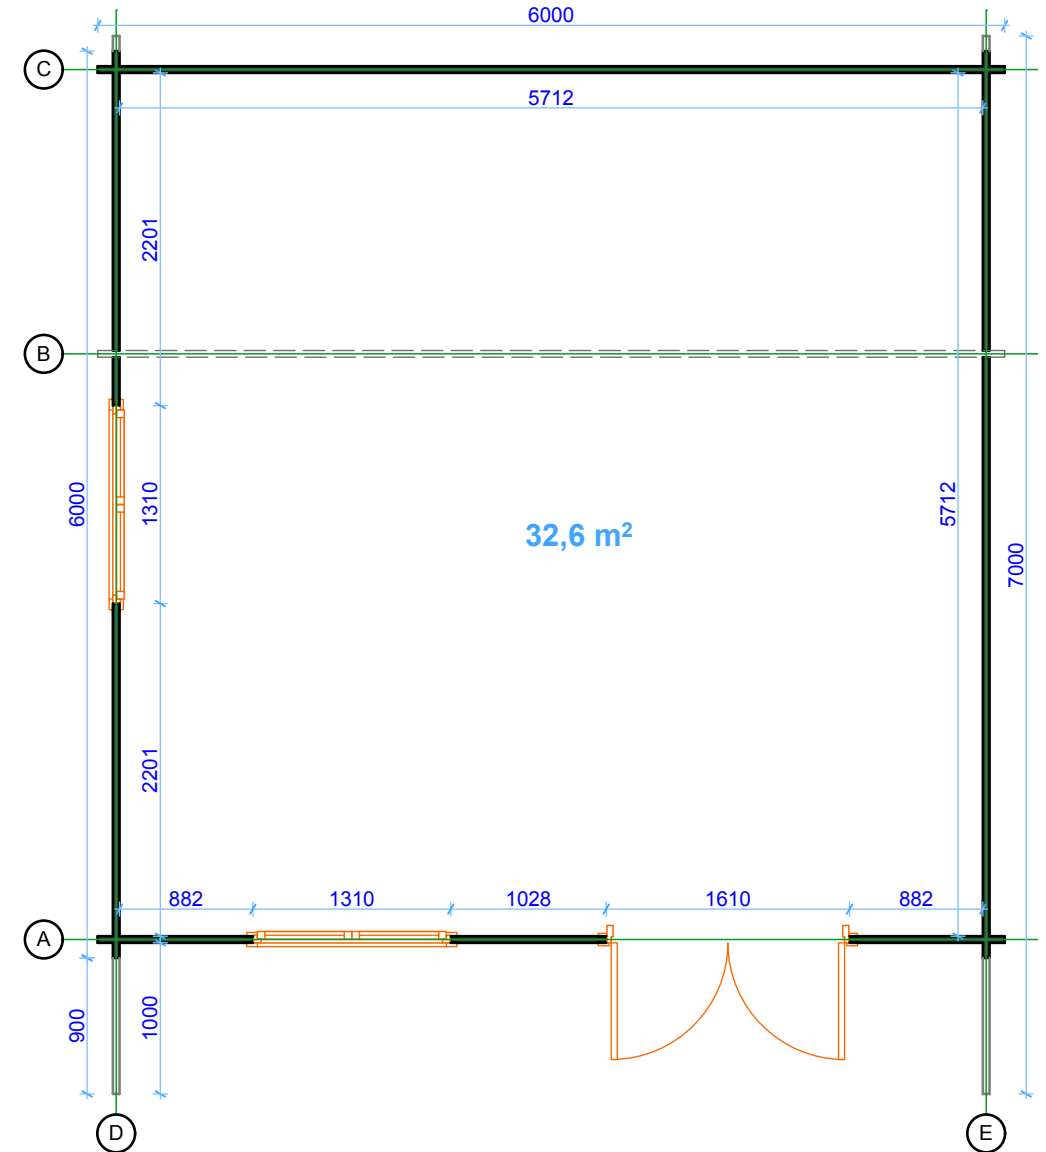

# 44mm Venta 6x6

44mm

VENTA 6x6

Arch.:

## Floor bearers

## Floor plan

### Wall positions